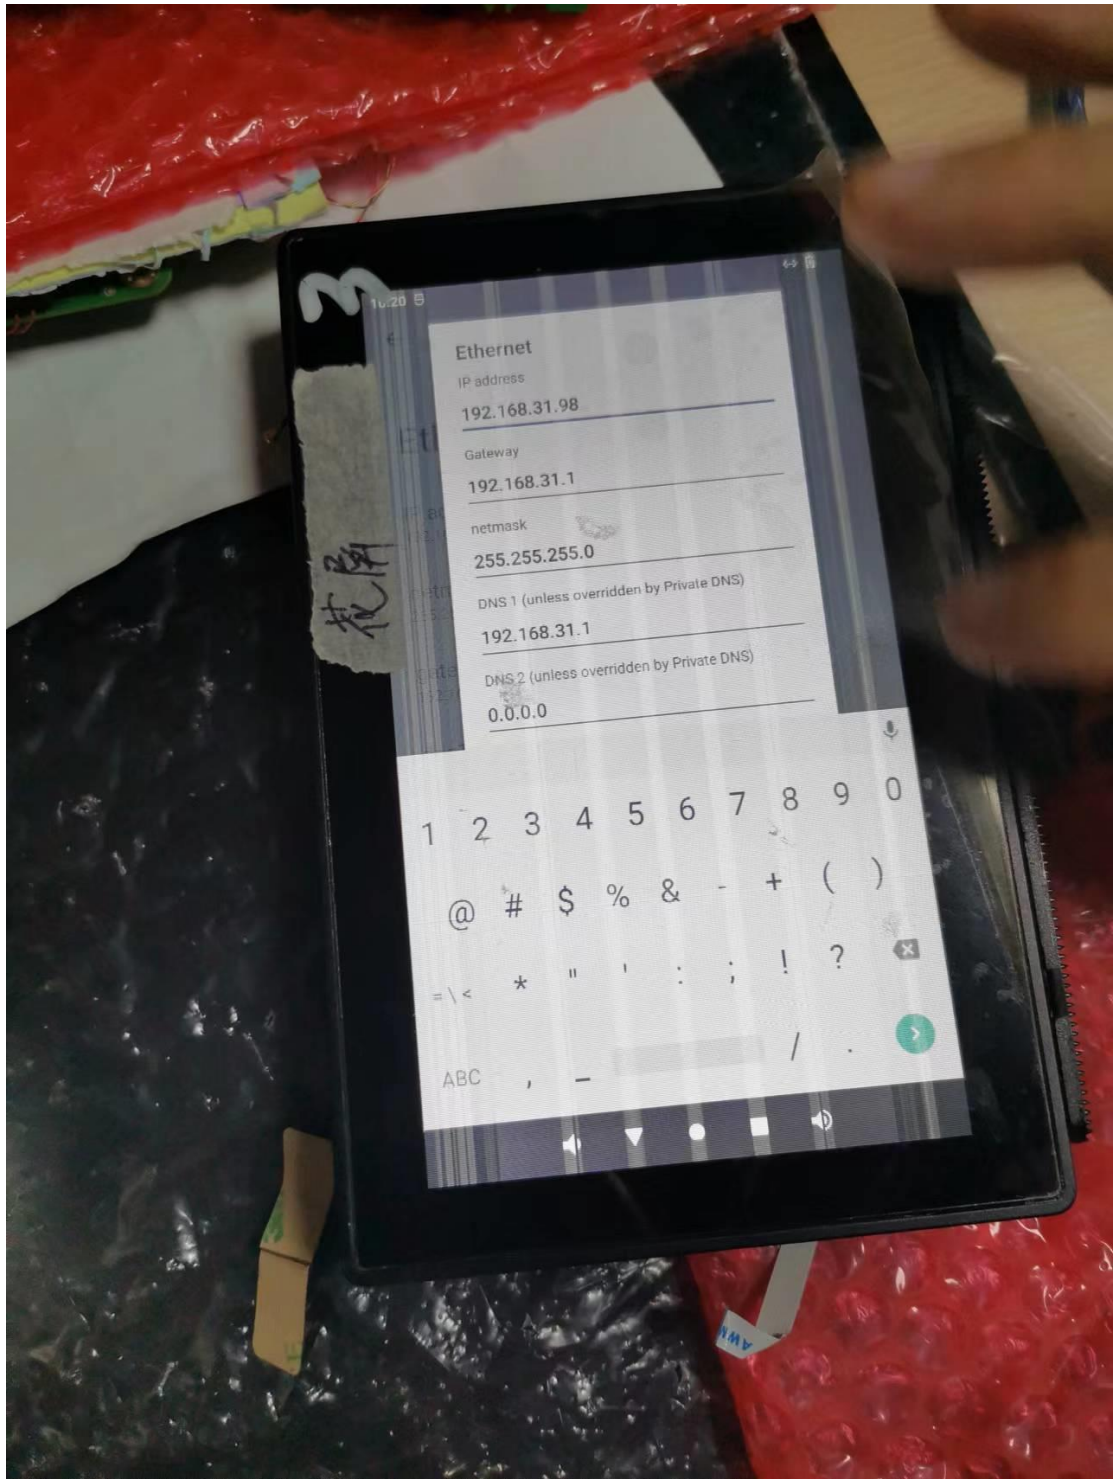

3
花房

10/20 9 64 5
←
Ethernet
IP address
192.168.31.98
netmask
255.255.255.0
gateway
192.168.31.1
dns1
192.168.31.1
dns2
0.0.0.0
Ethernet Ip mode
static
⏪ ⏩ ● ◻ 🔊

Network & internet

<-> Internet
To switch networks, disconnect ethernet