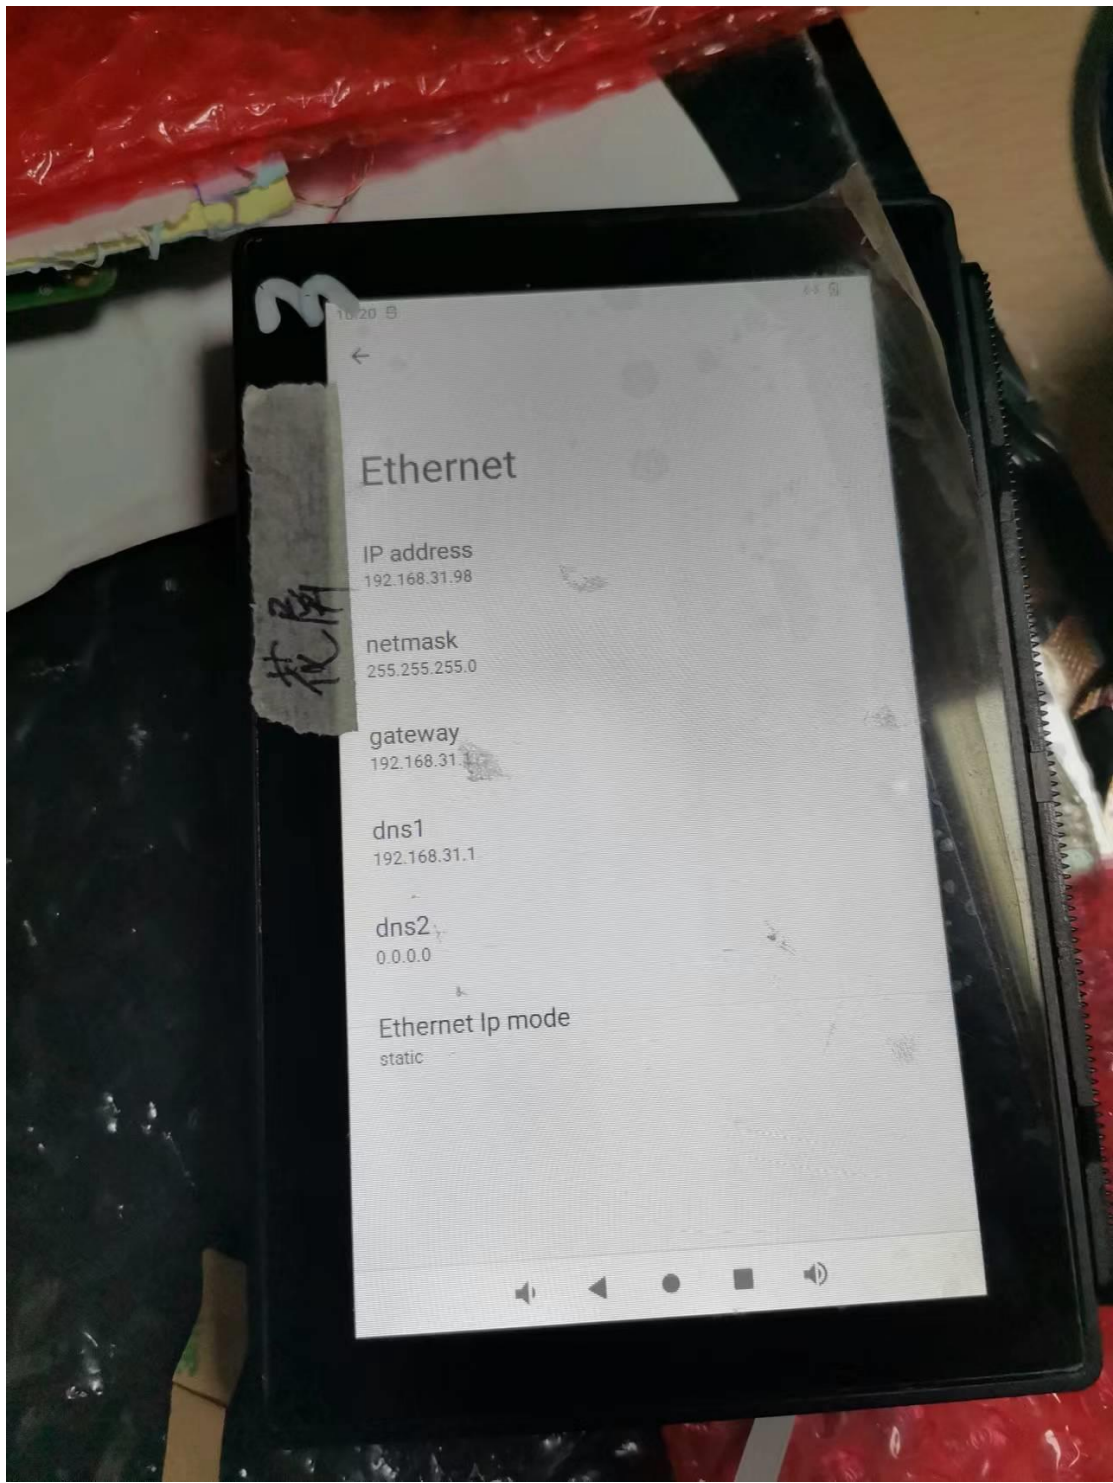

dns2
0.0.0.0

Ethernet Ip mode
dhcp

3

花屏

Ethernet

IP address

192.168.31.99

Gateway

192.168.31.1

netmask

255.255.255.0

DNS 1 (unless overridden by Private DNS)

192.168.31.1

DNS 2 (unless overridden by Private DNS)

0.0.0.0

CANCEL CONNECT

3
花房

10/20 9 64 5
←
Ethernet
IP address
192.168.31.98
netmask
255.255.255.0
gateway
192.168.31.1
dns1
192.168.31.1
dns2
0.0.0.0
Ethernet Ip mode
static
⏪ ⏩ ● ◻ 🔊

Network & internet

<-> Internet
To switch networks, disconnect ethernet

☎ Calls & SMS
No SIM

✈ Airplane mode

<-> Ethernet

📶 Hotspot & tethering
off

⦿ Data Saver
off

🔒 VPN
None

Private DNS
Automatic

3
花屏