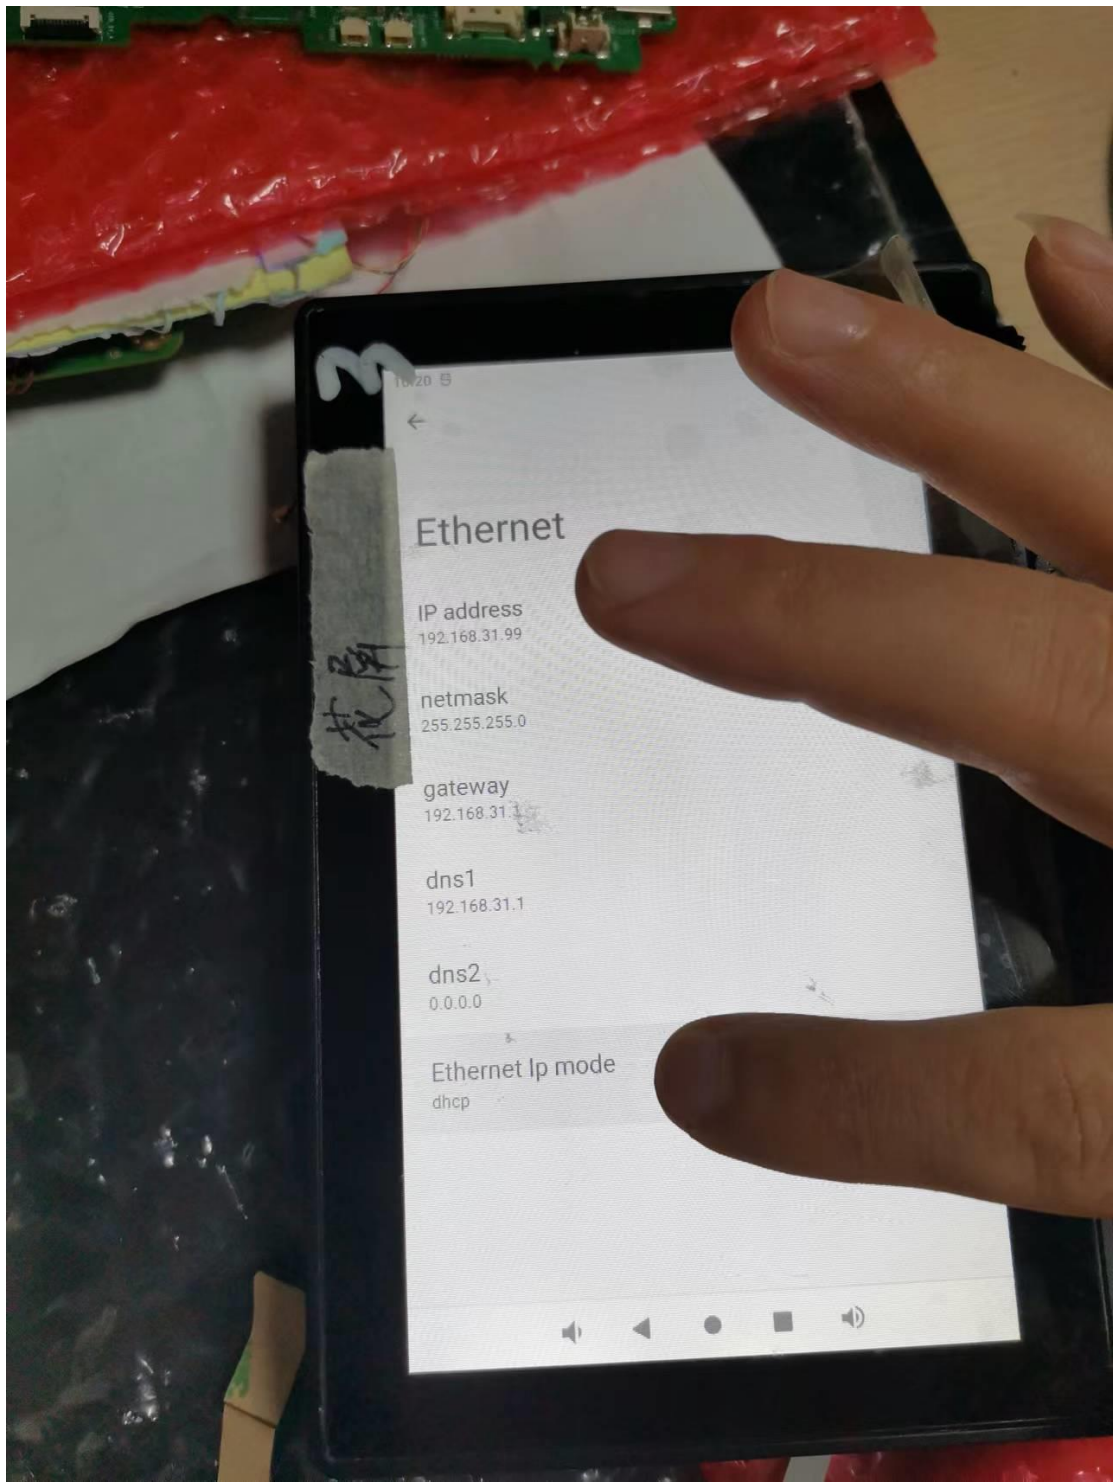

期间要插网口，出现 IP 才可以修改

2
花

10:20

Ethernet

IP address
192.168.31.99

netmask
255.255.255.0

gateway
192.168.31.1

dns1
192.168.31.1

dns2
0.0.0.0

Ethernet Ip mode
dhcp

3

花屏

Ethernet

IP address

192.168.31.99

Gateway