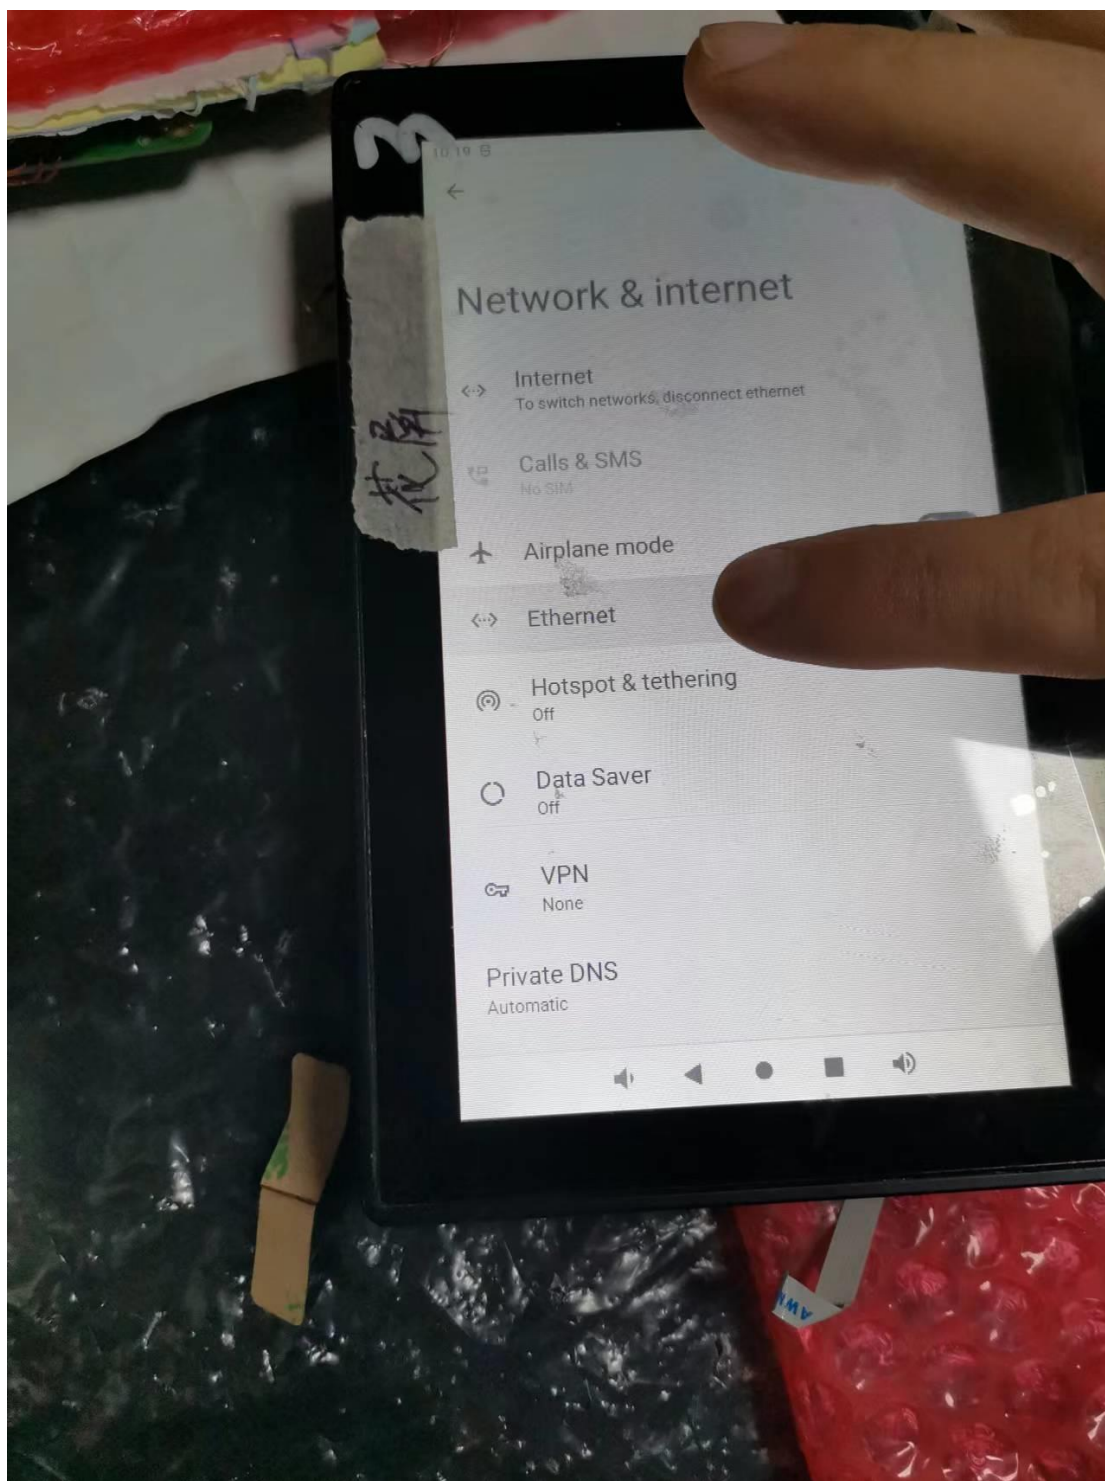

期间要插网口，出现 IP 才可以修改

2
花

10:20

Ethernet

IP address
192.168.31.99

netmask
255.255.255.0

gateway
192.168.31.1

dns1
192.168.31.1

dns2
0.0.0.0

Ethernet Ip mode
dhcp

3

花屏

Ethernet

IP address

192.168.31.99

Gateway