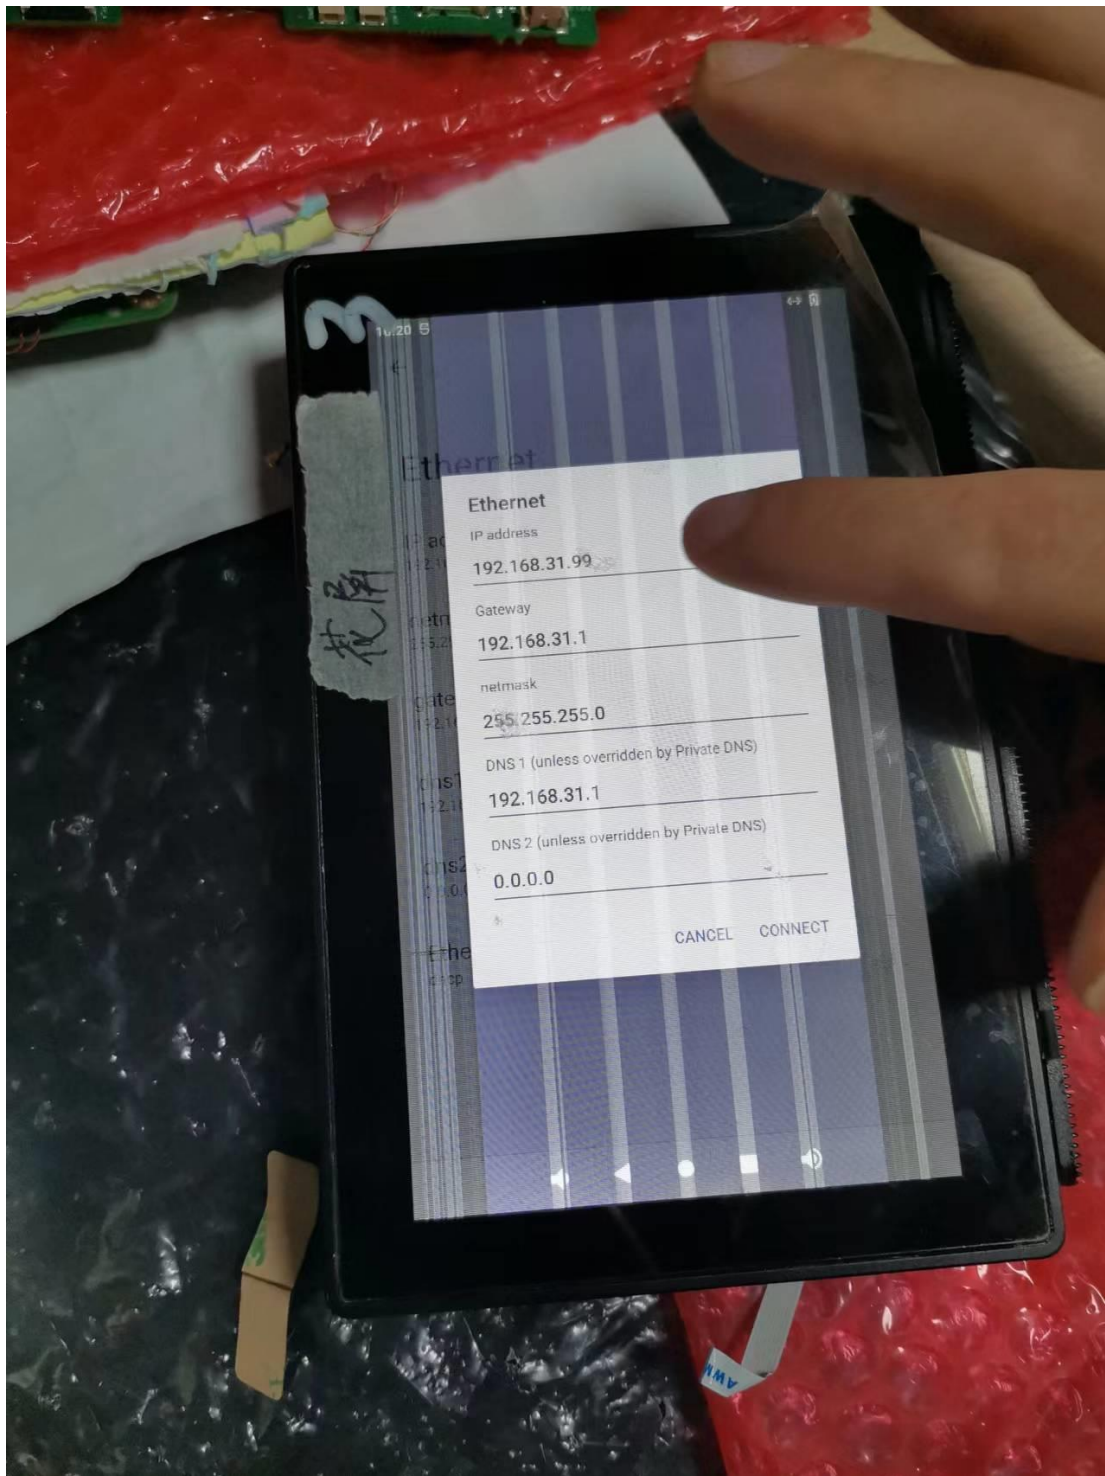

期间要插网口，出现 IP 才可以修改

2
花

10:20

Ethernet

IP address
192.168.31.99

netmask
255.255.255.0

gateway
192.168.31.1

dns1
192.168.31.1

dns2
0.0.0.0

Ethernet Ip mode
dhcp

3

花屏

Ethernet

IP address

192.168.31.99

Gateway