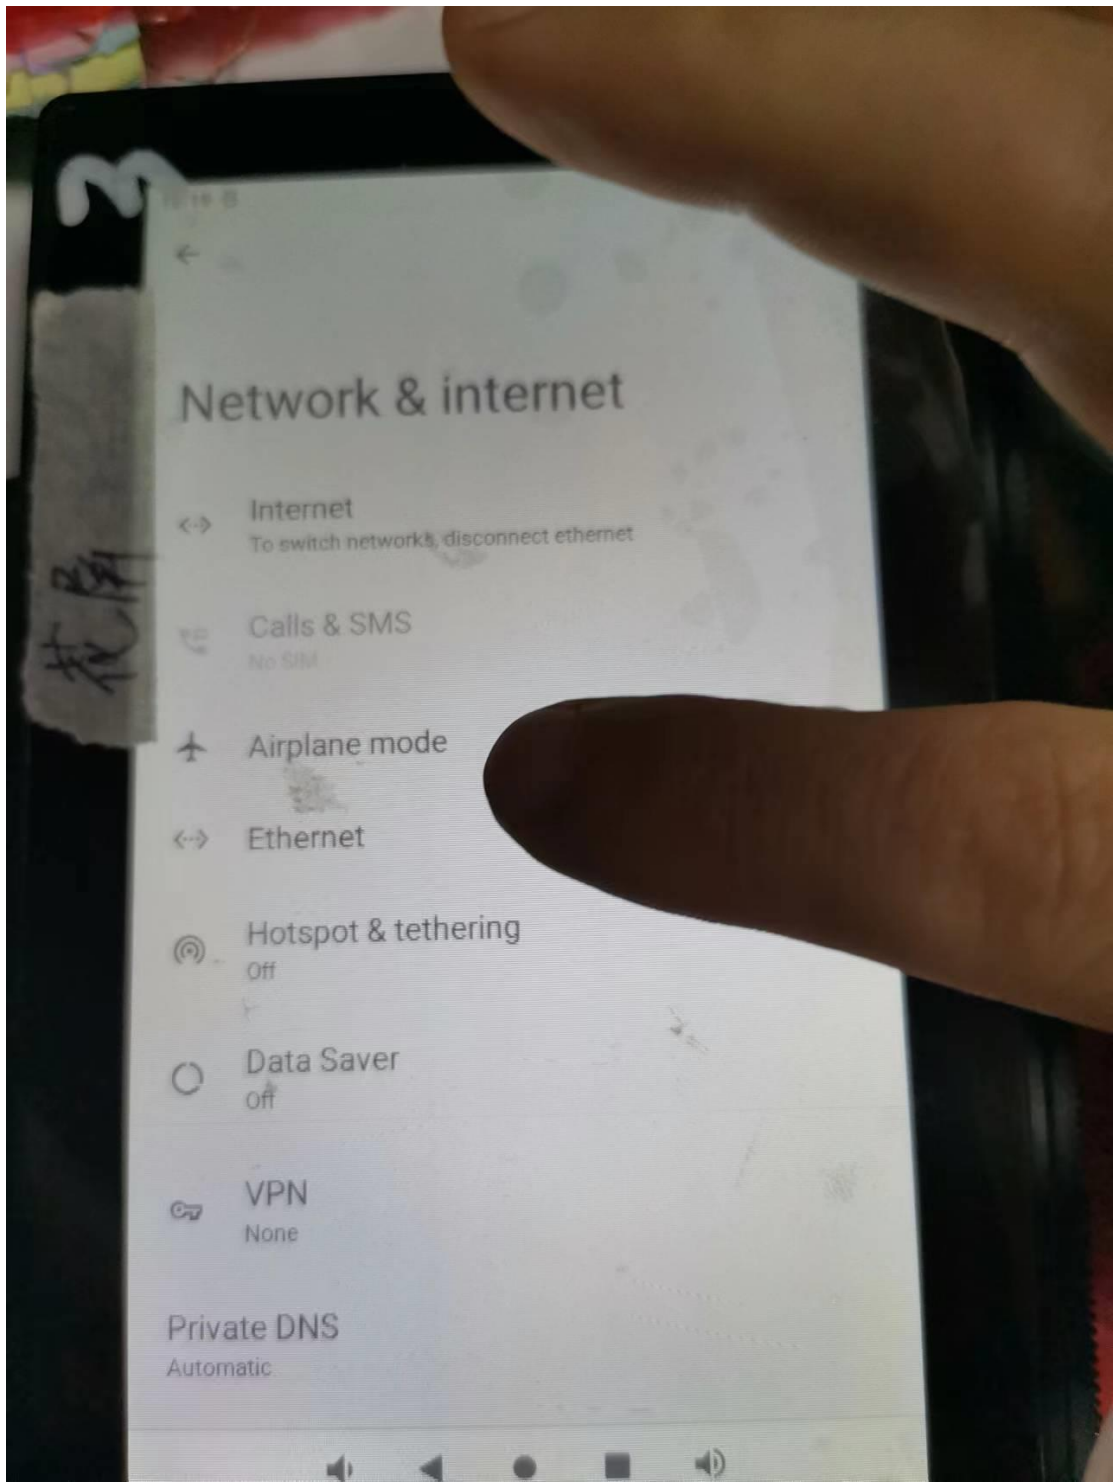

Network & internet

<-> Internet
To switch networks, disconnect ethernet

☎ Calls & SMS
No SIM

✈ Airplane mode

<-> Ethernet

📶 Hotspot & tethering
off

⦿ Data Saver
off

🔒 VPN
None

Private DNS
Automatic

3
花屏